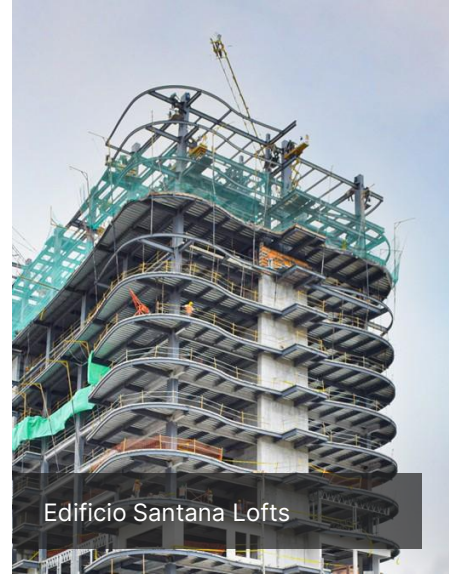

The logo for SEDEMI, consisting of the word "SEDEMI" in a bold, white, sans-serif font. The background of the entire image is a grayscale photograph of a large-scale industrial construction site, likely a power plant or refinery, featuring numerous cranes and complex metal frameworks. A large, vibrant red curved shape is overlaid on the right side of the image, partially obscuring the background. In the top left corner, there is a white stylized logo element resembling a slanted bar. In the top right corner, there is a white circular icon containing a right-pointing arrow.

Líneas de Negocio

/// Estructuras Metálicas

/// Calderería

/// Galvanizado

/// PMC

Nuevo Aeropuerto Internacional de Quito
Antonio José de Sucre

Edificio Santana Lofts

Estructuras Petroleras
Bloque 15